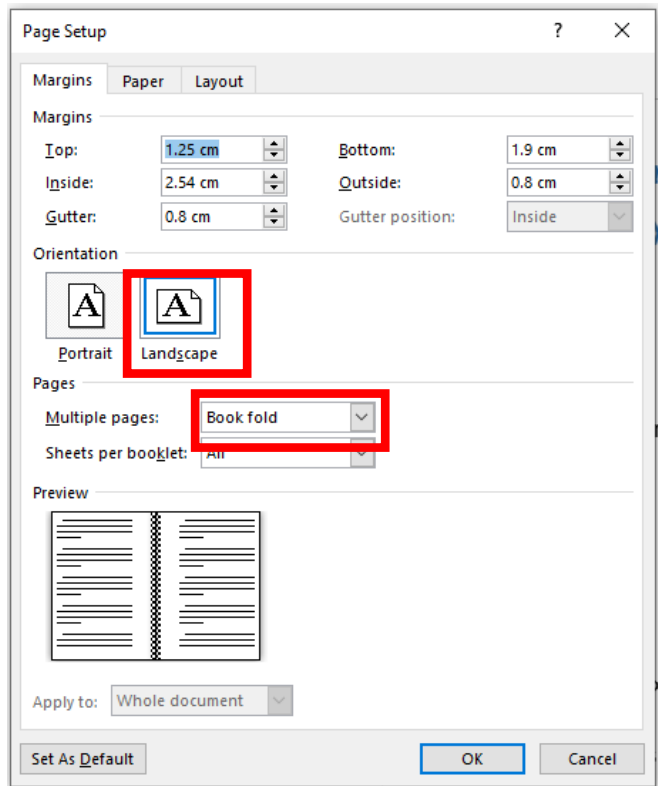

PDF Version – Print Instructions

When Printing from PDF version, ensure your settings reflect what is highlighted in red boxes below. Choose File → Print, and ensure details on diagram (red boxes) are reflected in your print version.