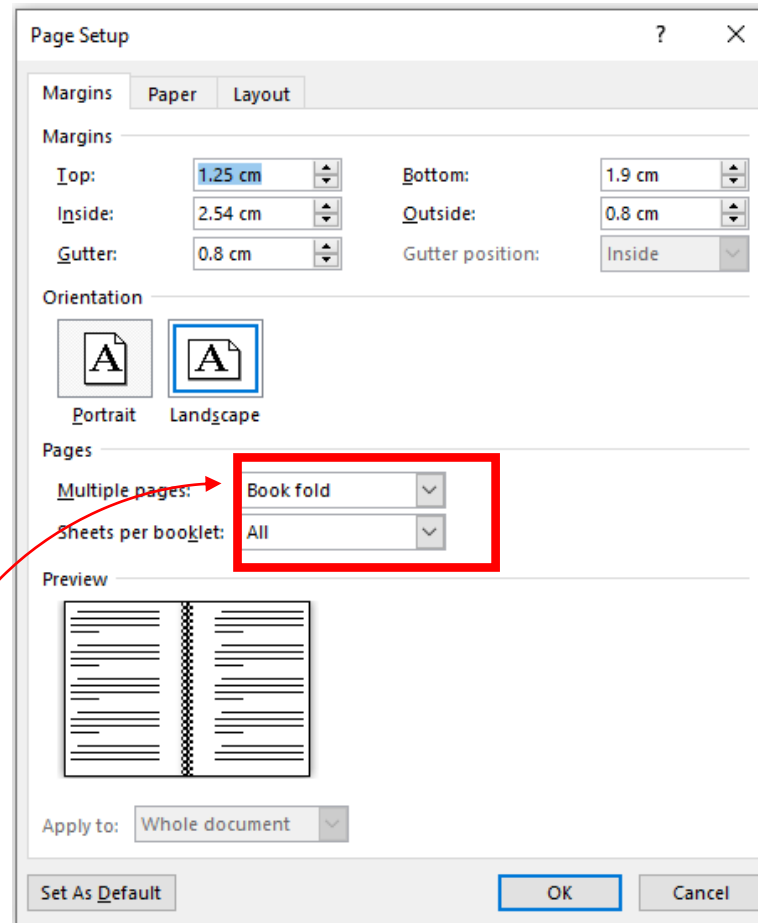

Pages:

Print on Both Sides
Flip pages on short edge

Collated
1,2,3 1,2,3 1,2,3

Landscape Orientation

A4
21 cm x 29.7 cm

Custom Margins

Click on this →

Page Setup